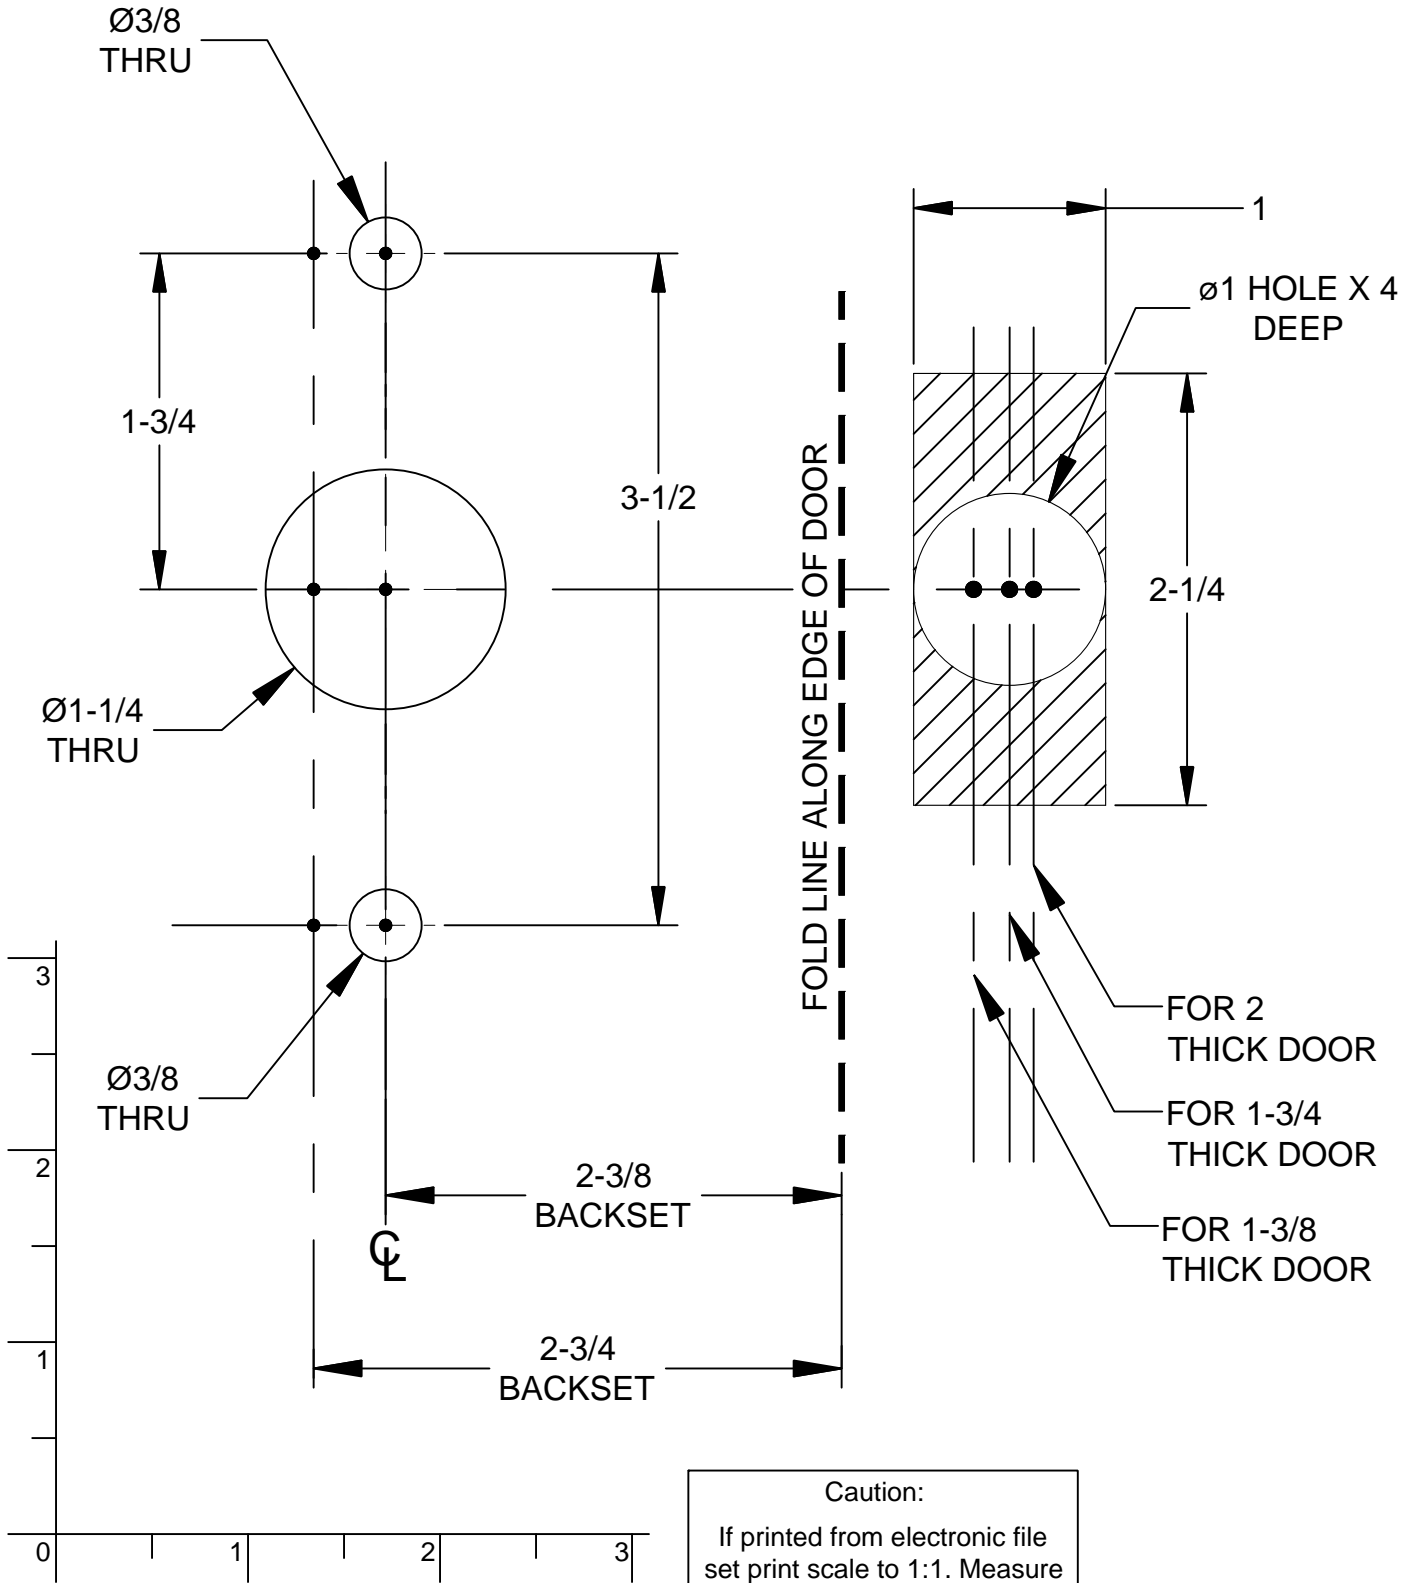

STRETTO 1.5X5 HOLE PREPARATION PASSAGE (LEFT HAND)

*NOTES:
ALL DIMENSIONS ARE IN INCHES.
DO NOT PHOTOCOPY TEMPLATE (SCALE MAY BE AFFECTED).